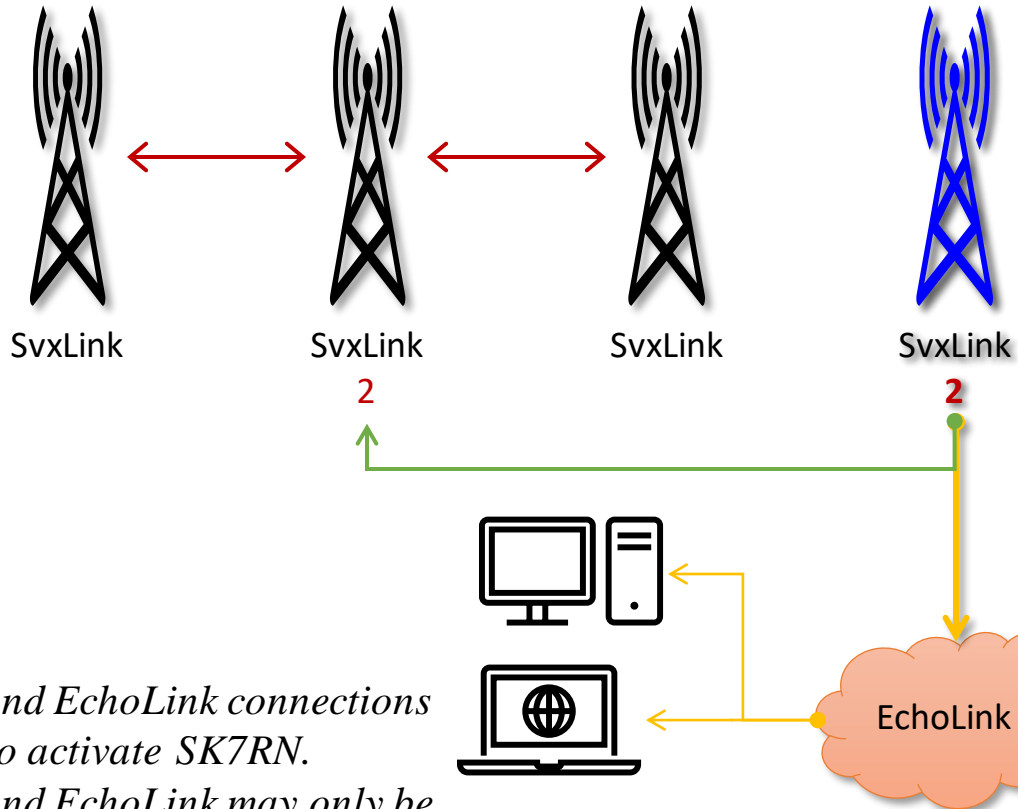

Outbound EchoLink from SK7RFL

Repeater Flitiga Lisa - SK7RFL
J086gq · SvxFlink · EchoLink SK7RFL-R 353167 · DMR 240717

<u>Böda</u>	<u>Borgholm</u>	<u>Mörbylånga</u>	<u>Algutsrum</u>
SK7RN-N	SK7RN-C	SK7RN-S	SK7RFL
145,750	145,6625	145,625	145,600 434,600

*Outbound EchoLink connections
will also activate SK7RN.
Outbound EchoLink may only be
initiated from SK7RFL.*