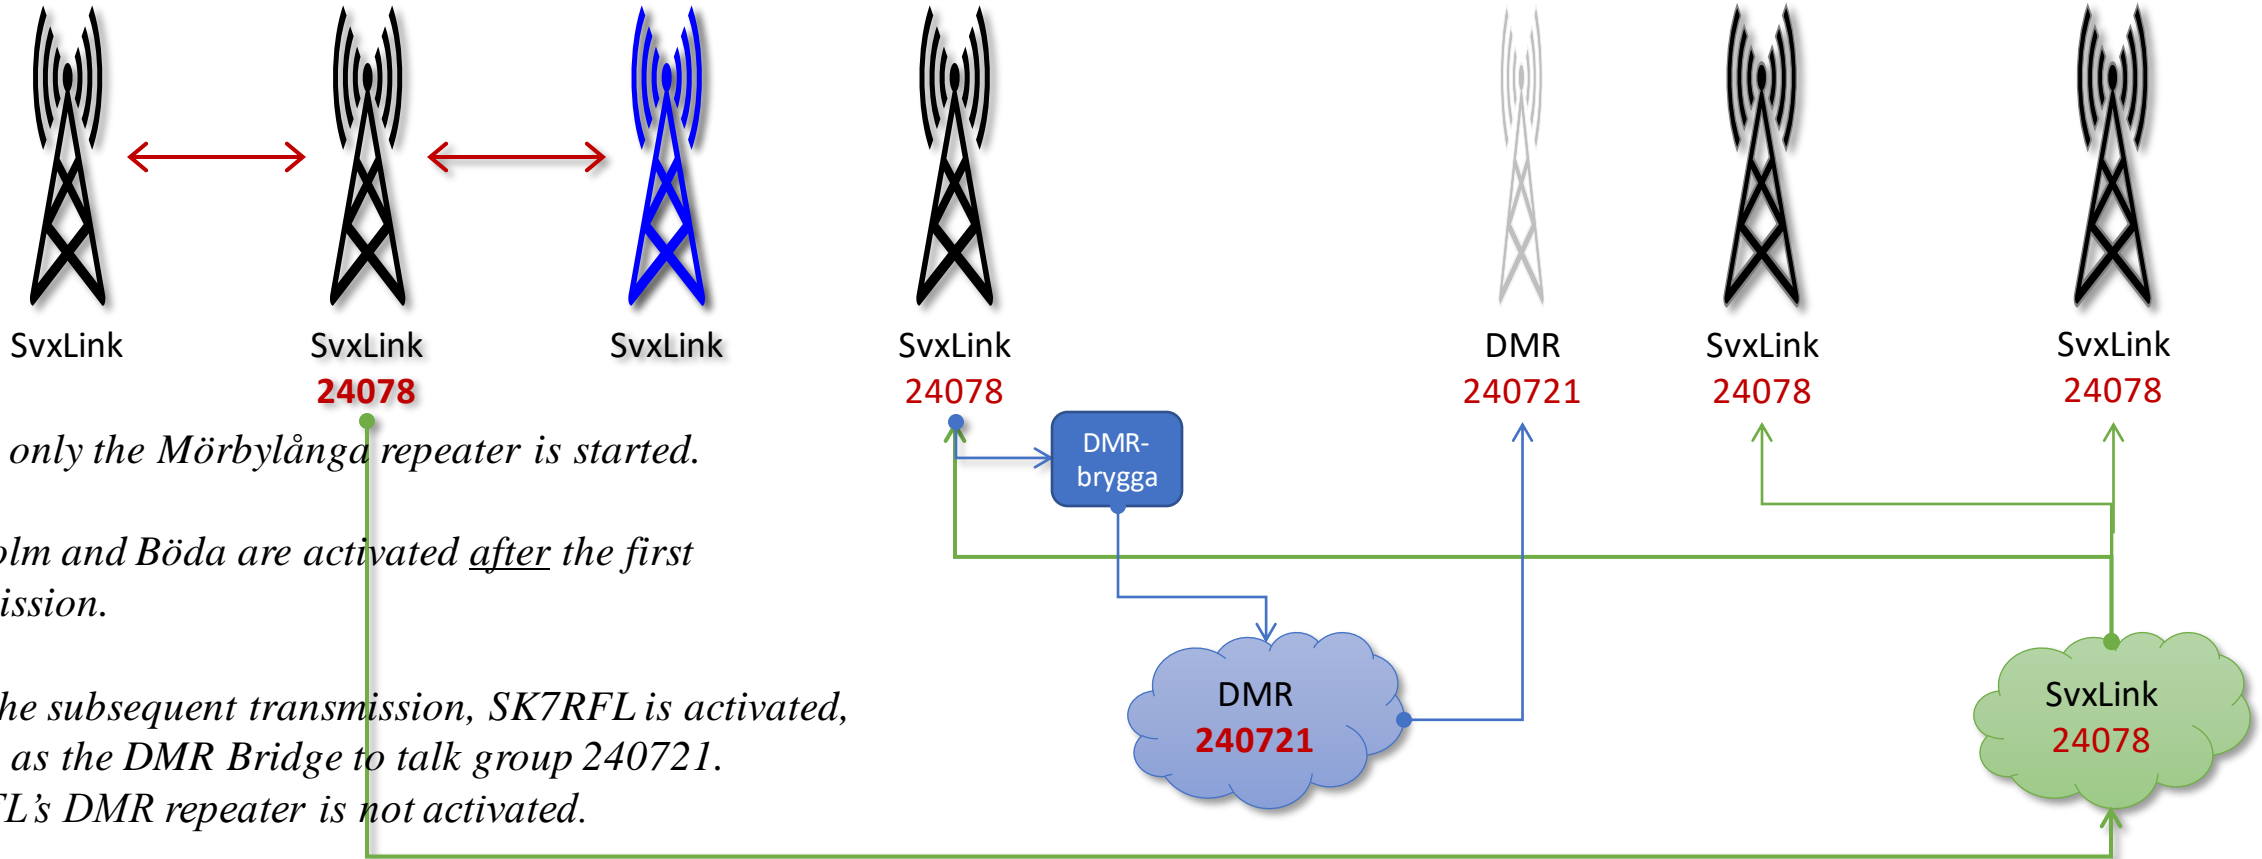

*SK7RFL's DMR Repeater is not activated.*

# Start från SK7RN

**Repeater Flitiga Lisa - SK7RFL**  
J086gq · SvxFlink · EchoLink SK7RFL-R 353167 · DMR 240717

Böda  
SK7RN-N  
145,750

Borgholm  
SK7RN-C  
145,6625

Mörbylånga  
SK7RN-S  
145,625

Algutsrum  
SK7RFL  
145,600  
434,600

Norrköping  
SK5BN  
434,600

Spjutsbygd  
SK7JL  
145,725

*At first only the Mörbylånga repeater is started.*

*Borgholm and Böda are activated after the first transmission.*

*From the subsequent transmission, SK7RFL is activated, as well as the DMR Bridge to talk group 240721. SK7RFL's DMR repeater is not activated.*