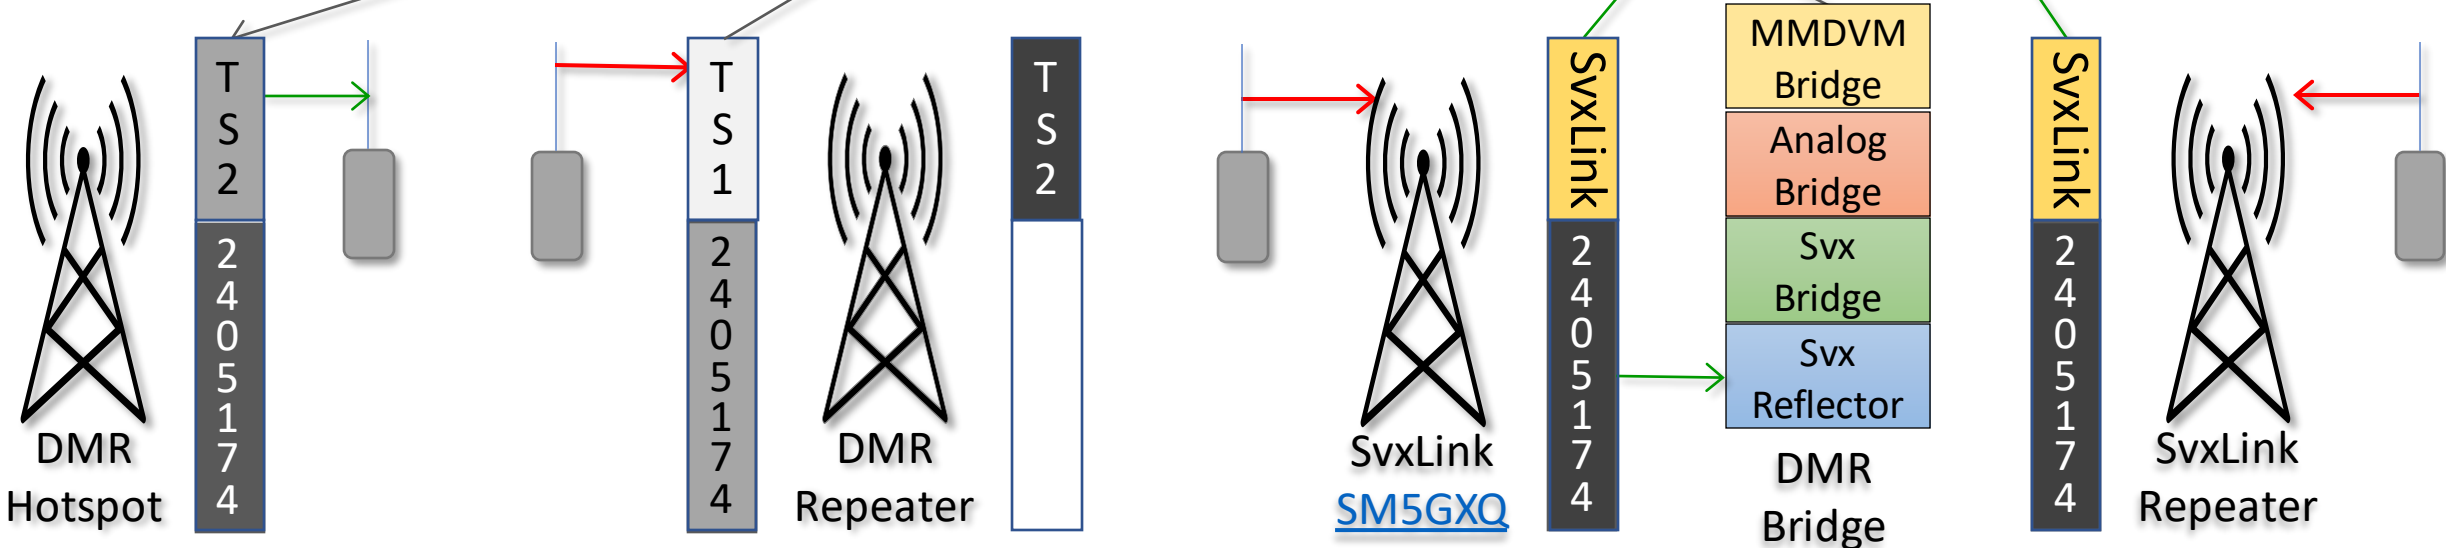

Talk Group
2405174

Talk Group
2405174

Talk Group
2405174