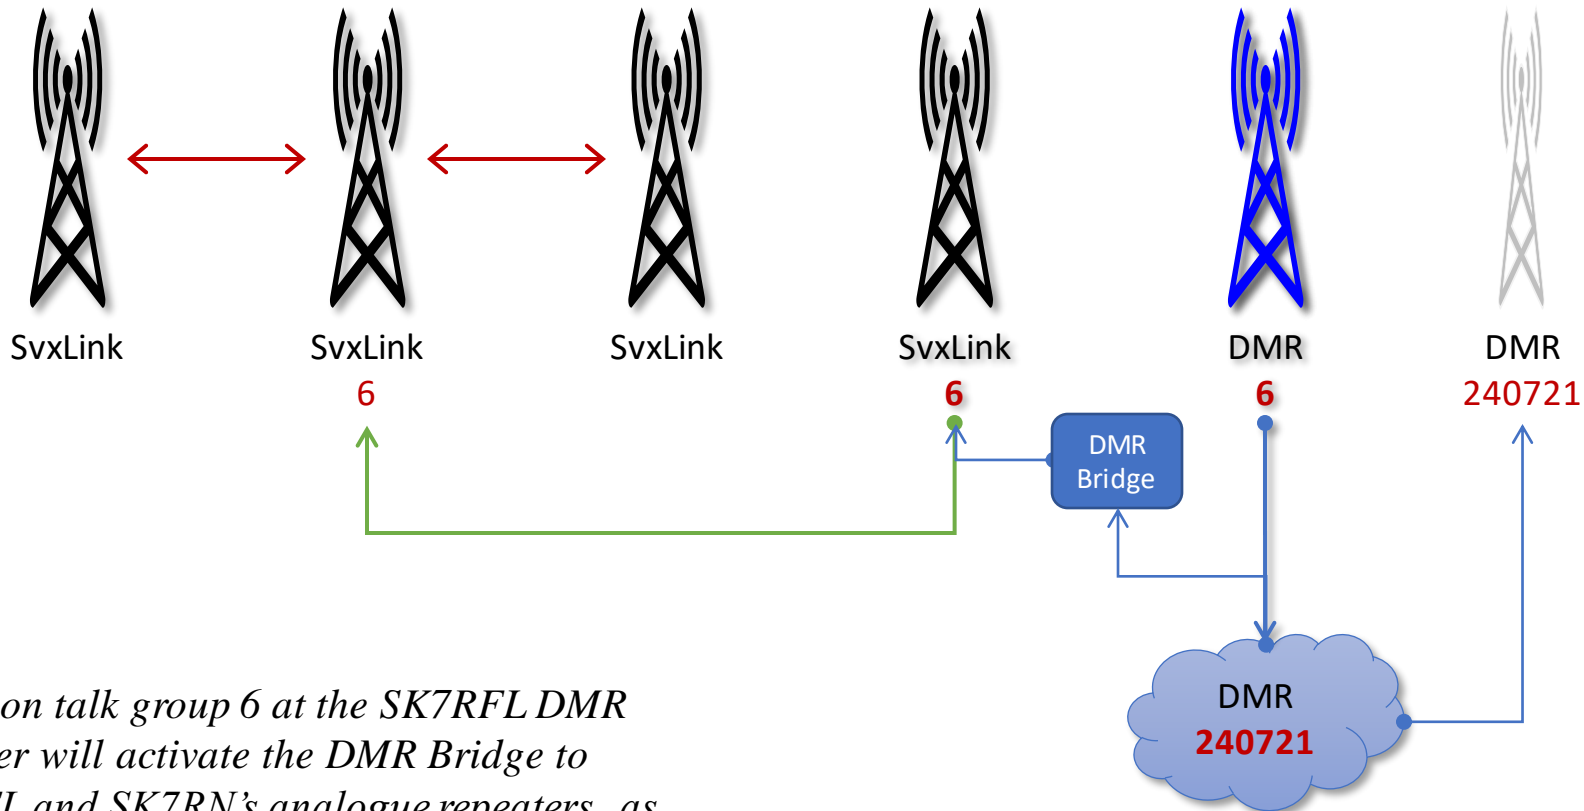

Repeater Flitiga Lisa - SK7RFL
JO86gq · SvxFlink · EchoLink SK7RFL-R 353167 · DMR 240717

<u>Böda</u>	<u>Borgholm</u>	<u>Mörbylånga</u>	<u>Algutsrum</u>	<u>Algutsrum</u>
SK7RN-N	SK7RN-C	SK7RN-S	SK7RFL	SK7RFL
145,750	145,6625	145,625	145,600 434,600	434,550

Traffic on talk group 6 at the SK7RFL DMR Repeater will activate the DMR Bridge to SK7RFL and SK7RN's analogue repeaters, as well as DMR talk group 240721.