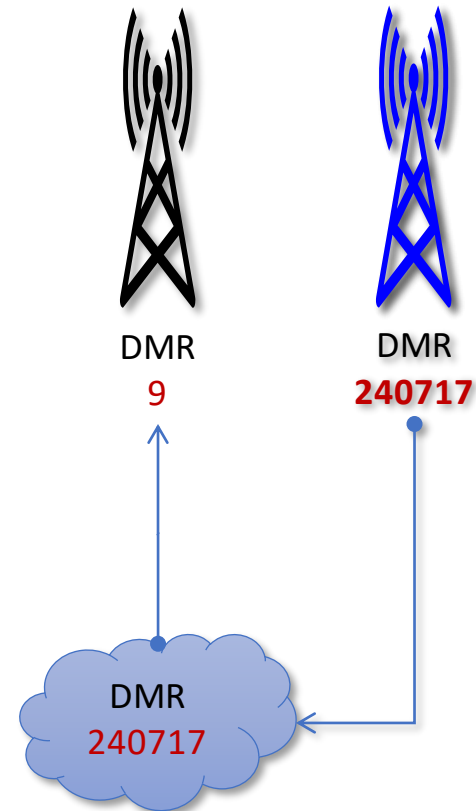

Start from DMR Talk group 240717

Repeater Flitiga Lisa - SK7RFL
J086gq · SvxFlink · EchoLink SK7RFL-R 353167 · DMR 240717

Algutsrum

SK7RFL

434,550

Any traffic on DMR Talk group 240721 will be translated into tg 9, and transmitted locally at SK7RFL DMR Repeater on TS1.