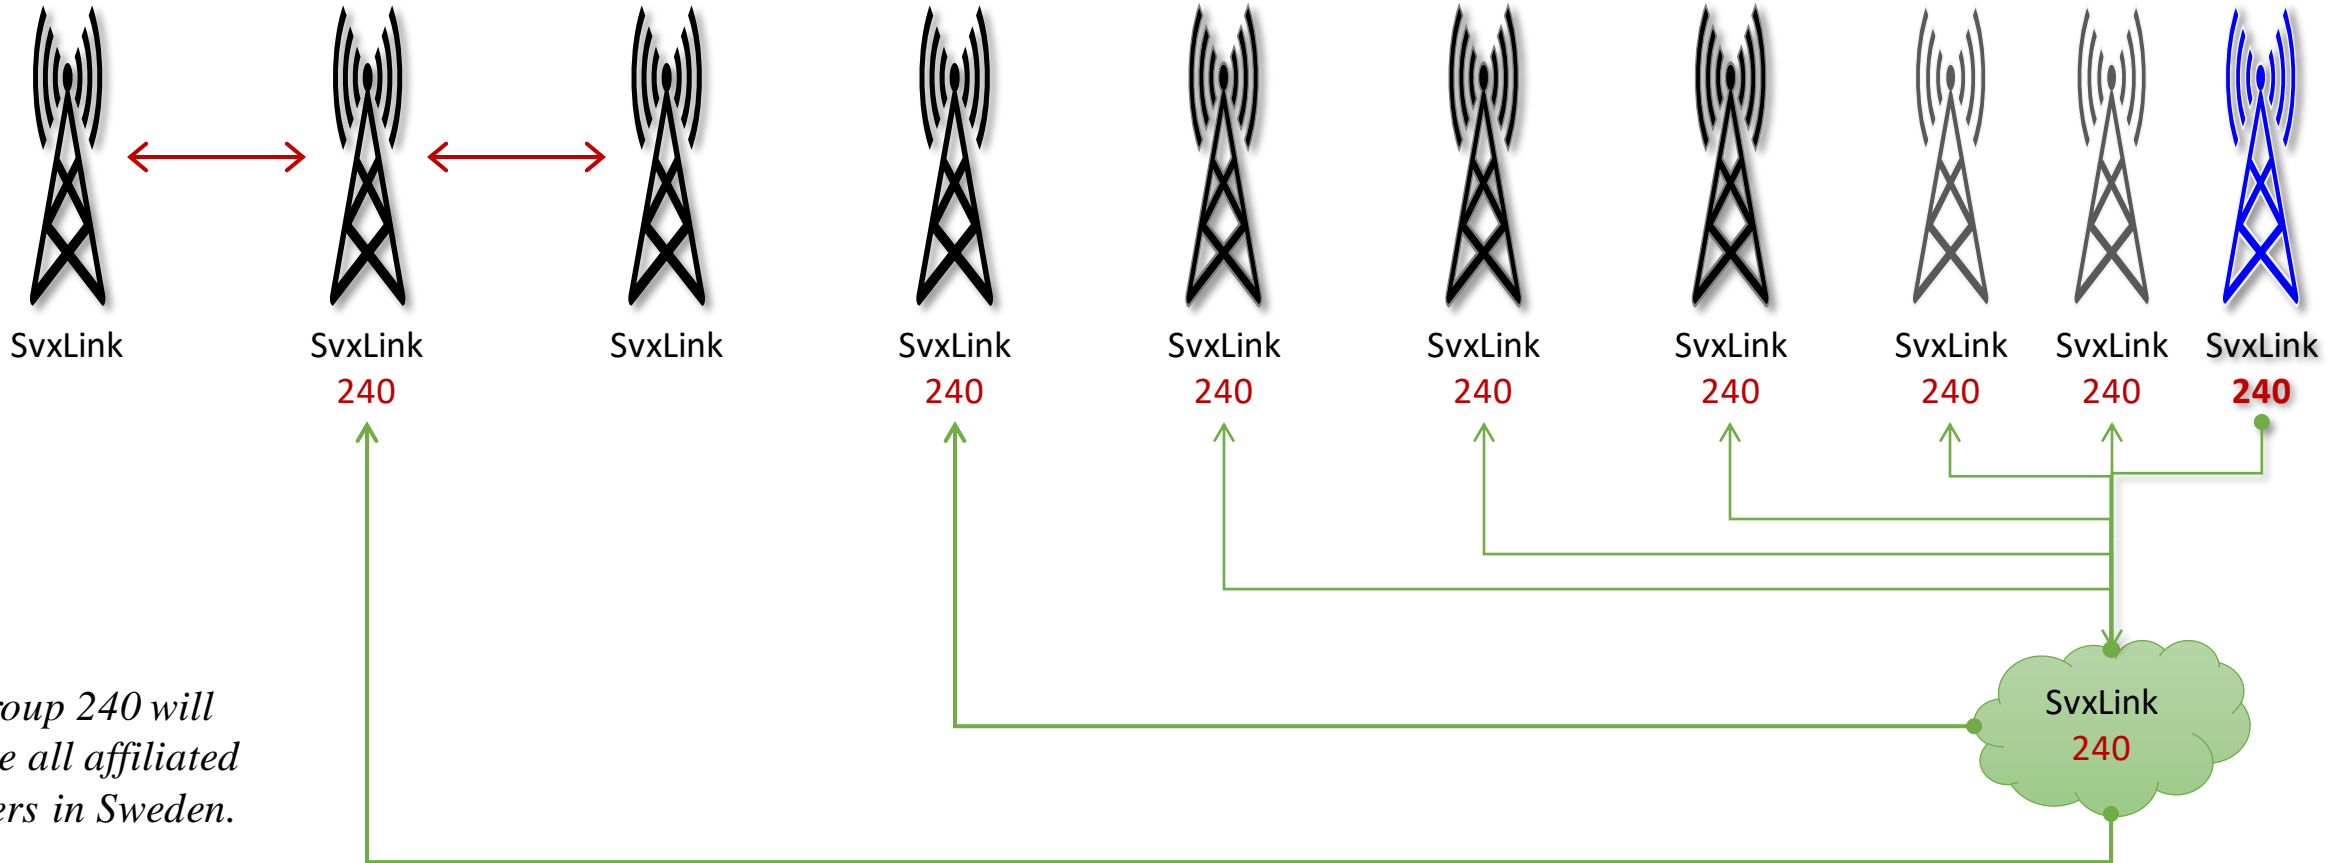

Start from SvxLink talk group 240

Repeater Flitiga Lisa - SK7RFL
J086gq · SvxLink · EchoLink SK7RFL-R 353167 · DMR 240717

<u>Böda</u>	<u>Borgholm</u>	<u>Mörbylånga</u>	<u>Algutsrum</u>	<u>Linköping</u>	<u>Spjutsbygd</u>	<u>Norrköping</u>	<u>Länk x</u>	<u>Rpt 1</u>	<u>Rpt "n"</u>
SK7RN-N	SK7RN-C	SK7RN-S	SK7RFL	SK5AS	SK7JL	SK5BN	SA0xxx	SK2xxx	SK3xxx
145,750	145,6625	145,625	145,600 434,600	145,7875	145,725	434,600			

Talk group 240 will activate all affiliated repeaters in Sweden.