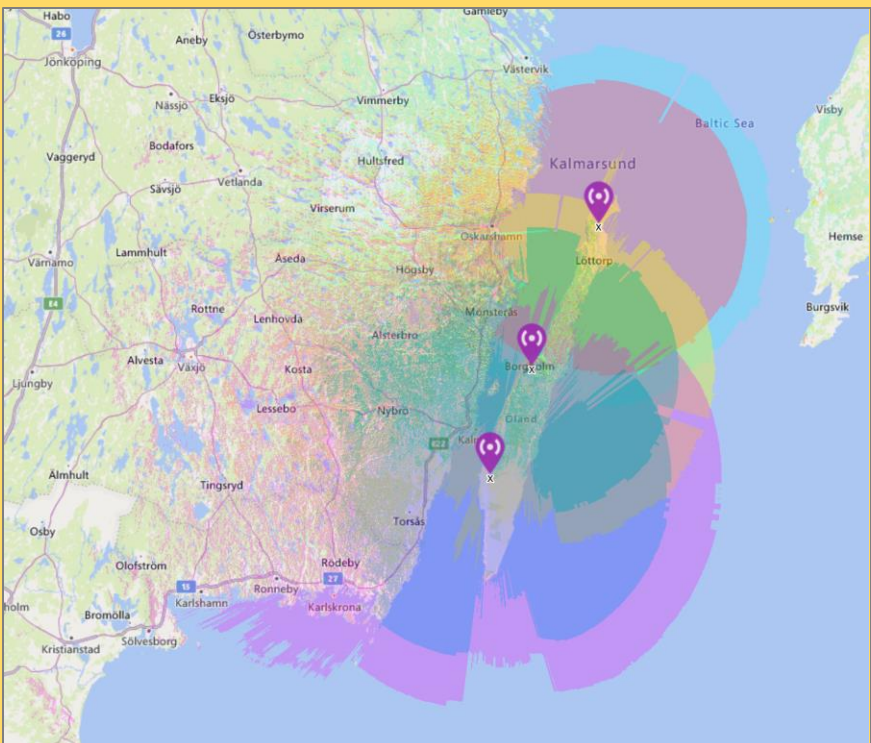

## Repeater System

SvxFLink  
EchoLink  
DMR