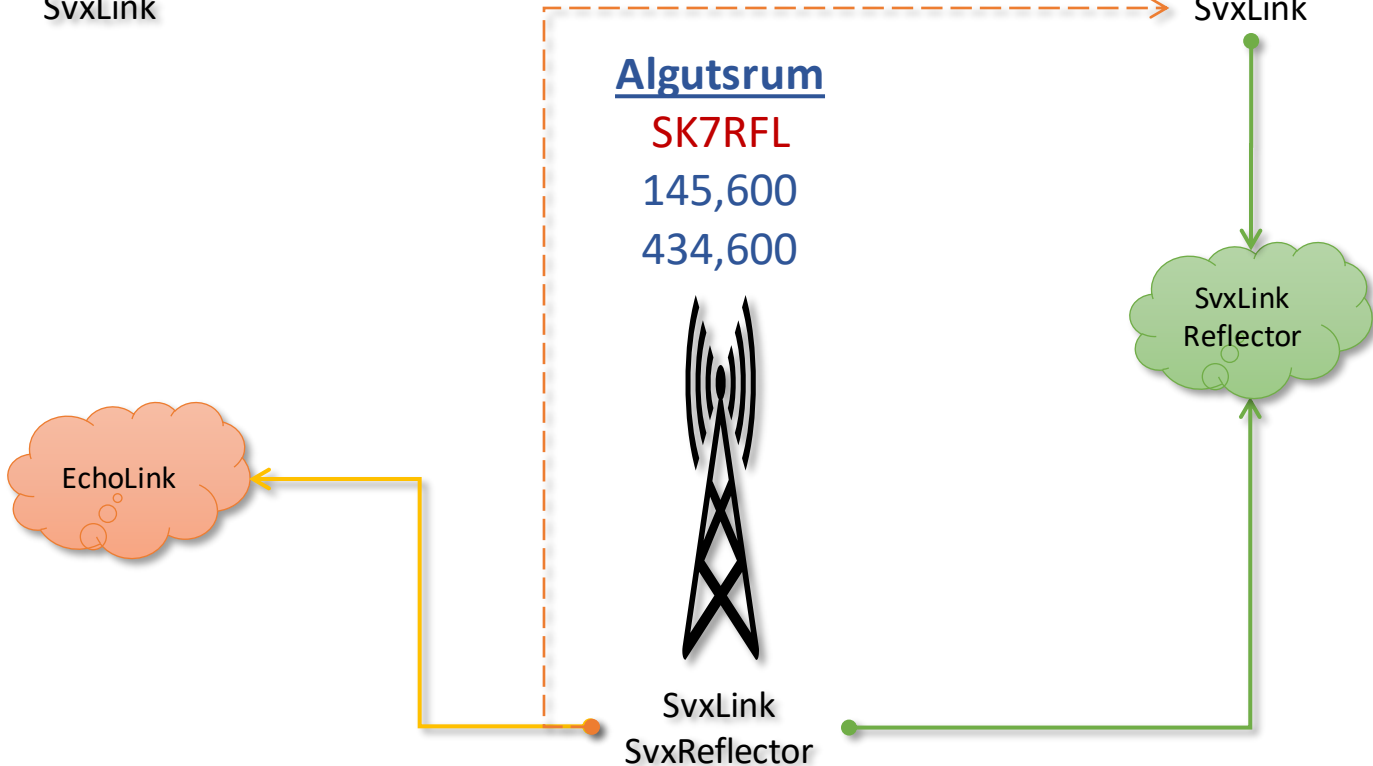

SvxLink

434,xxx →

← 432,xxx

← 434,xxx

432,xxx →

**Algutsrum**

SK7RFL  
145,600  
434,600

SvxLink  
SvxReflector

SvxLink  
Reflector

EchoLink

All repeaters on the island of Öland are, as of Summer 2020, linked together – using SvxLink talk group 24078.

The link is automatically activated after the first transmission.