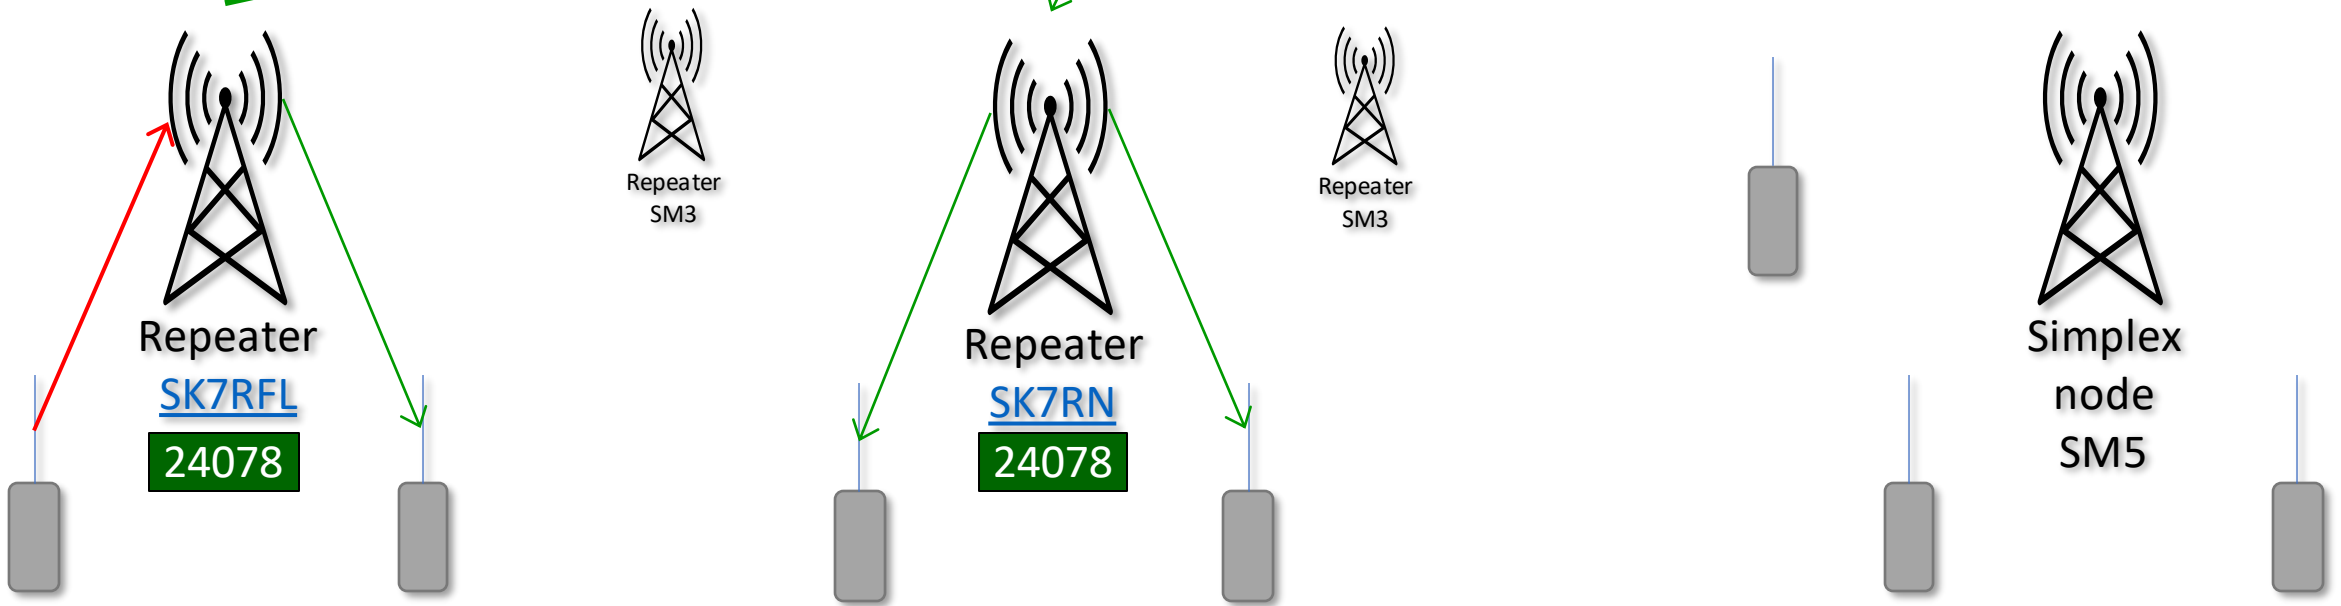

SvxLink

Talk group
24078

SvxReflector

2 4 0	2 4 0 2	2 4 0 3	2 4 0 5	2 4 0 7	2 4 0 7 8	Q S Y 0 1	Q S Y 0 2