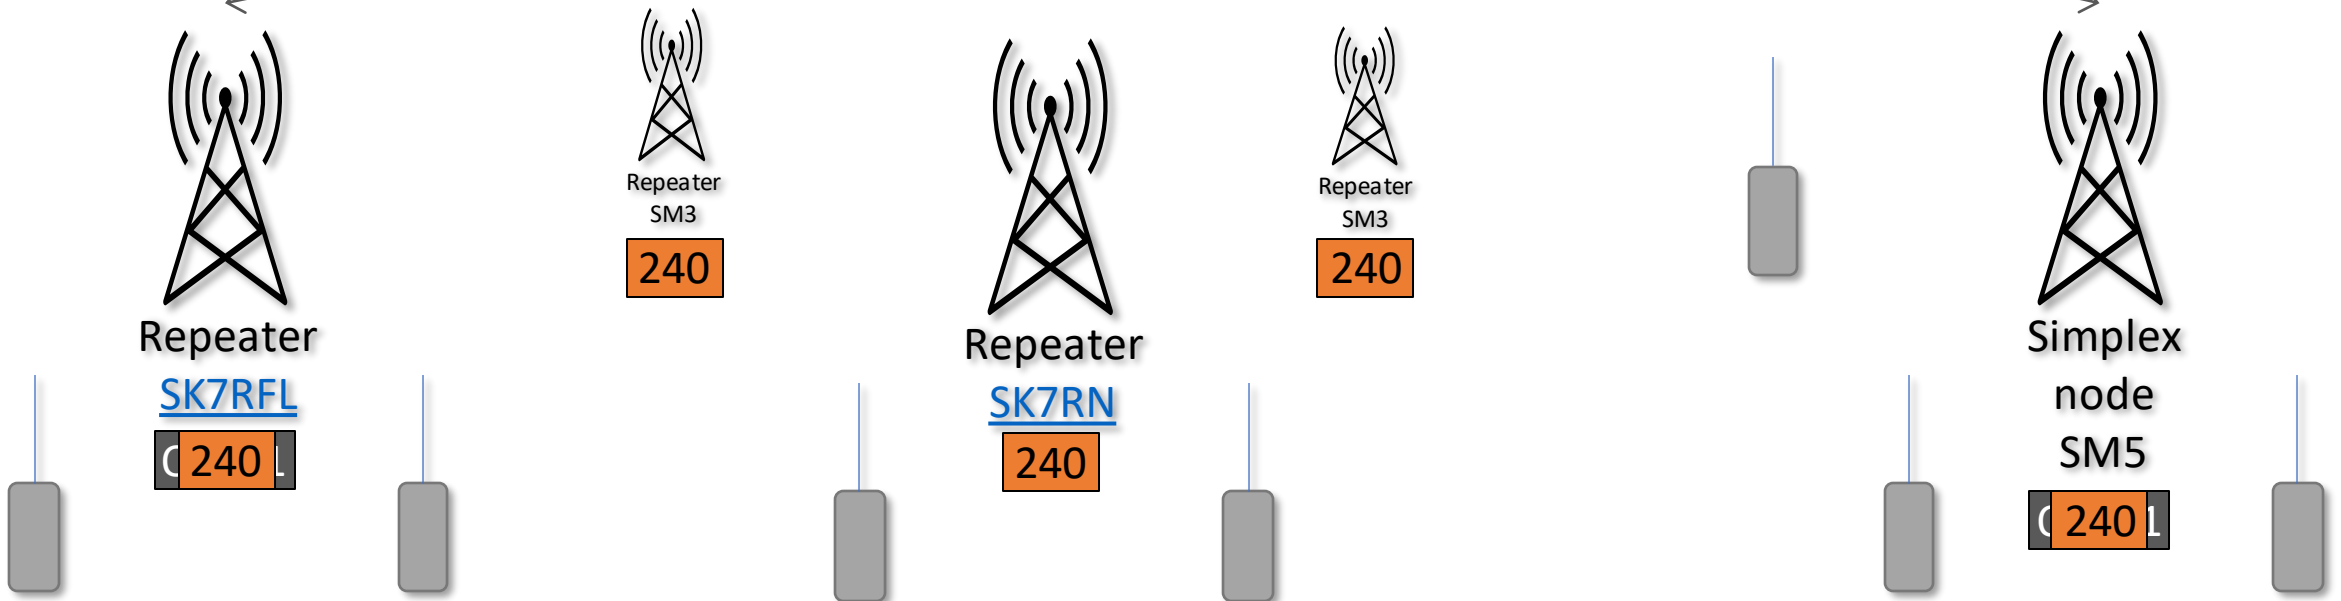

SvxLink

- [Automatic QSY](#) from talk group 240 after 5 minutes.
- [Manual QSY](#) with DTMF 92#.
- Active repeaters are assigned their own talk group.
- Idle repeaters are released.

SvxReflector

Simplex node

240

Simplex node

240

Talk group 240

Talk group QSY01