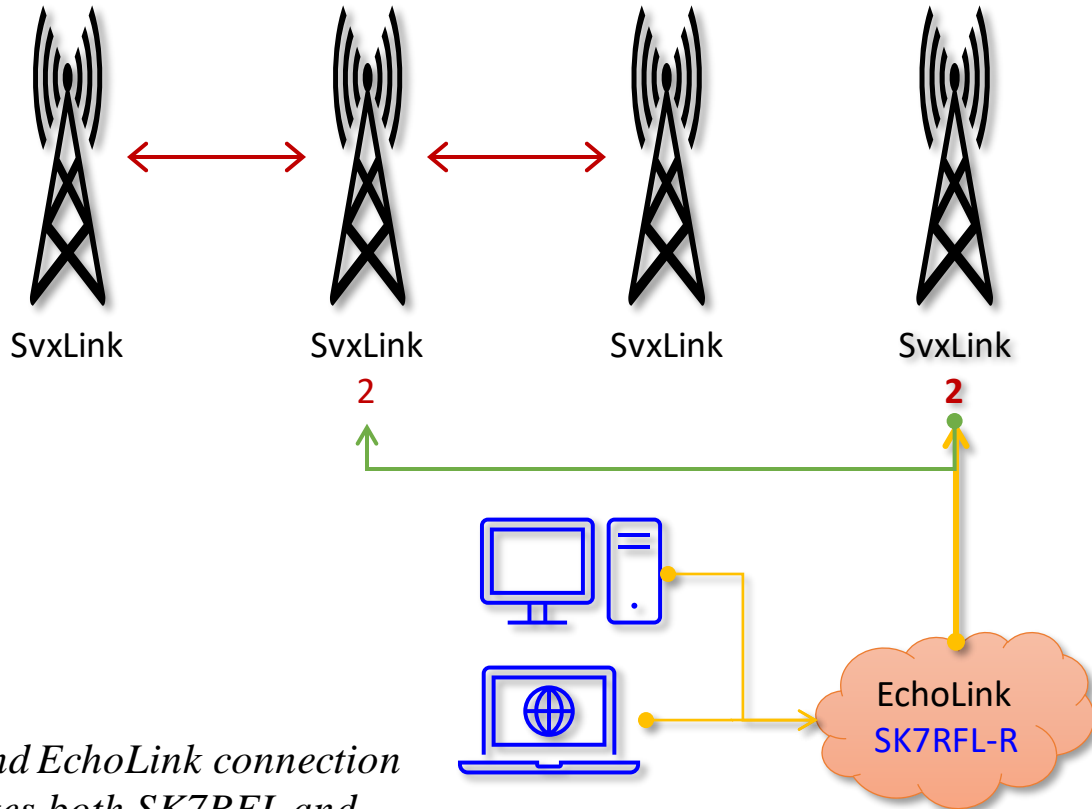

Inbound EchoLink to SK7RFL

Repeater Flitiga Lisa - SK7RFL
J086gq · SvxLink · EchoLink SK7RFL-R 353167 · DMR 240717

<u>Böda</u>	<u>Borgholm</u>	<u>Mörbylånga</u>	<u>Algutsrum</u>
SK7RN-N	SK7RN-C	SK7RN-S	SK7RFL
145,750	145,6625	145,625	145,600 434,600

*Inbound EchoLink connection
activates both SK7RFL and
SK7RN's three repeaters.*