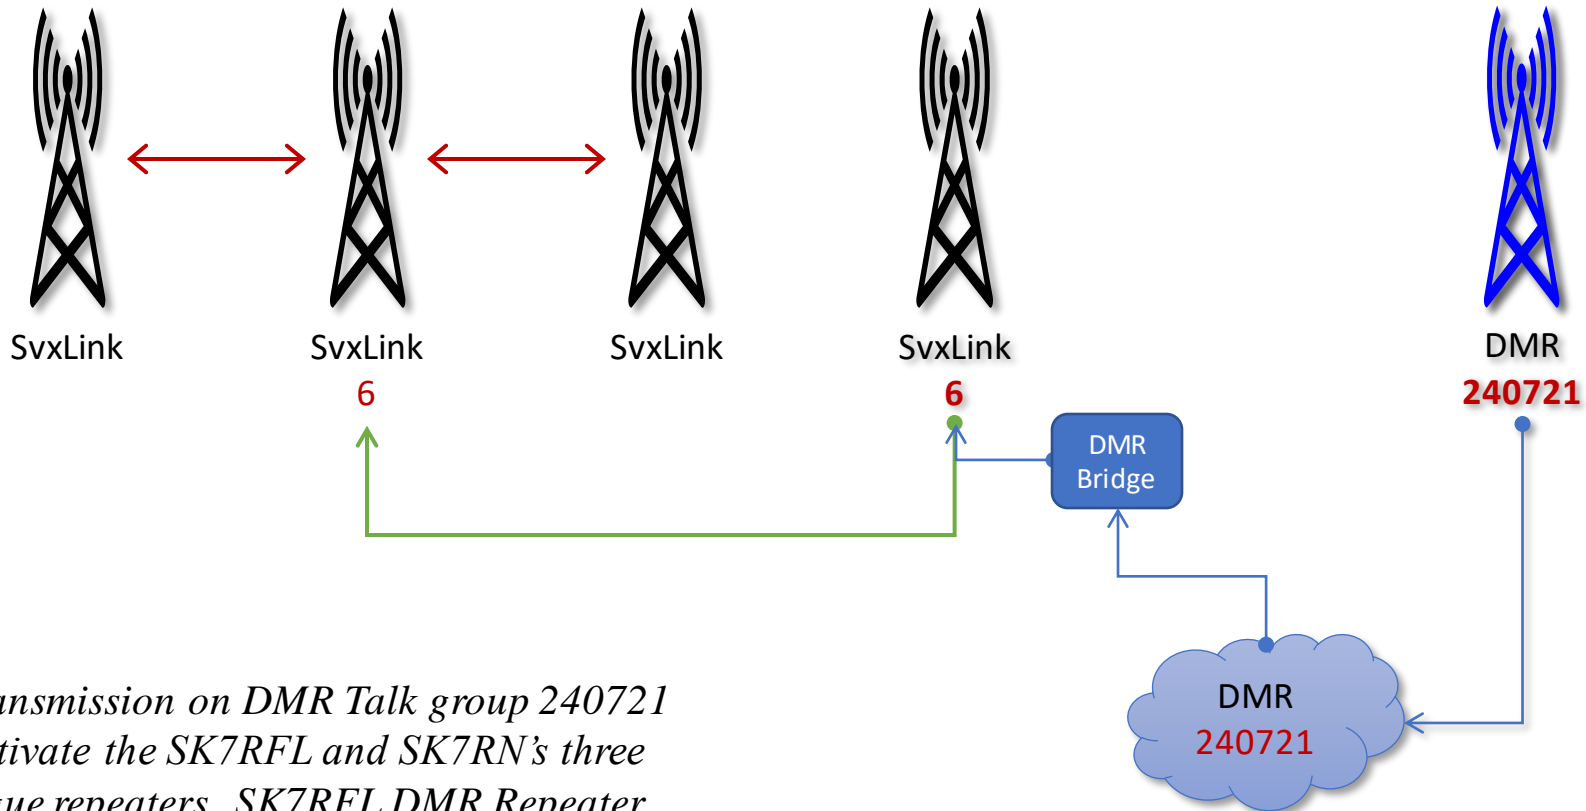

*Outbound EchoLink connections  
will also activate SK7RN.  
Outbound EchoLink may only be  
initiated from SK7RFL.*

**Repeater Flitiga Lisa - SK7RFL**  
JO86gq · SvxFlink · EchoLink SK7RFL-R 353167 · DMR 240717

<u>Böda</u>	<u>Borgholm</u>	<u>Mörbylånga</u>	<u>Algutsrum</u>	<u>Algutsrum</u>
SK7RN-N	SK7RN-C	SK7RN-S	SK7RFL	SK7RFL
145,750	145,6625	145,625	145,600 434,600	434,550

*Traffic on talk group 6 at the SK7RFL DMR Repeater will activate the DMR Bridge to SK7RFL and SK7RN's analogue repeaters, as well as DMR talk group 240721.*

# Start from DMR Talk group 240721

**Repeater Flitiga Lisa - SK7RFL**  
J086gq · SvxFlink · EchoLink SK7RFL-R 353167 · DMR 240717

<u>Böda</u>	<u>Borgholm</u>	<u>Mörbylånga</u>	<u>Algutsrum</u>
SK7RN-N	SK7RN-C	SK7RN-S	SK7RFL
145,750	145,6625	145,625	145,600 434,600

*Any transmission on DMR Talk group 240721 will activate the SK7RFL and SK7RN's three analogue repeaters. SK7RFL DMR Repeater is however not activated.*