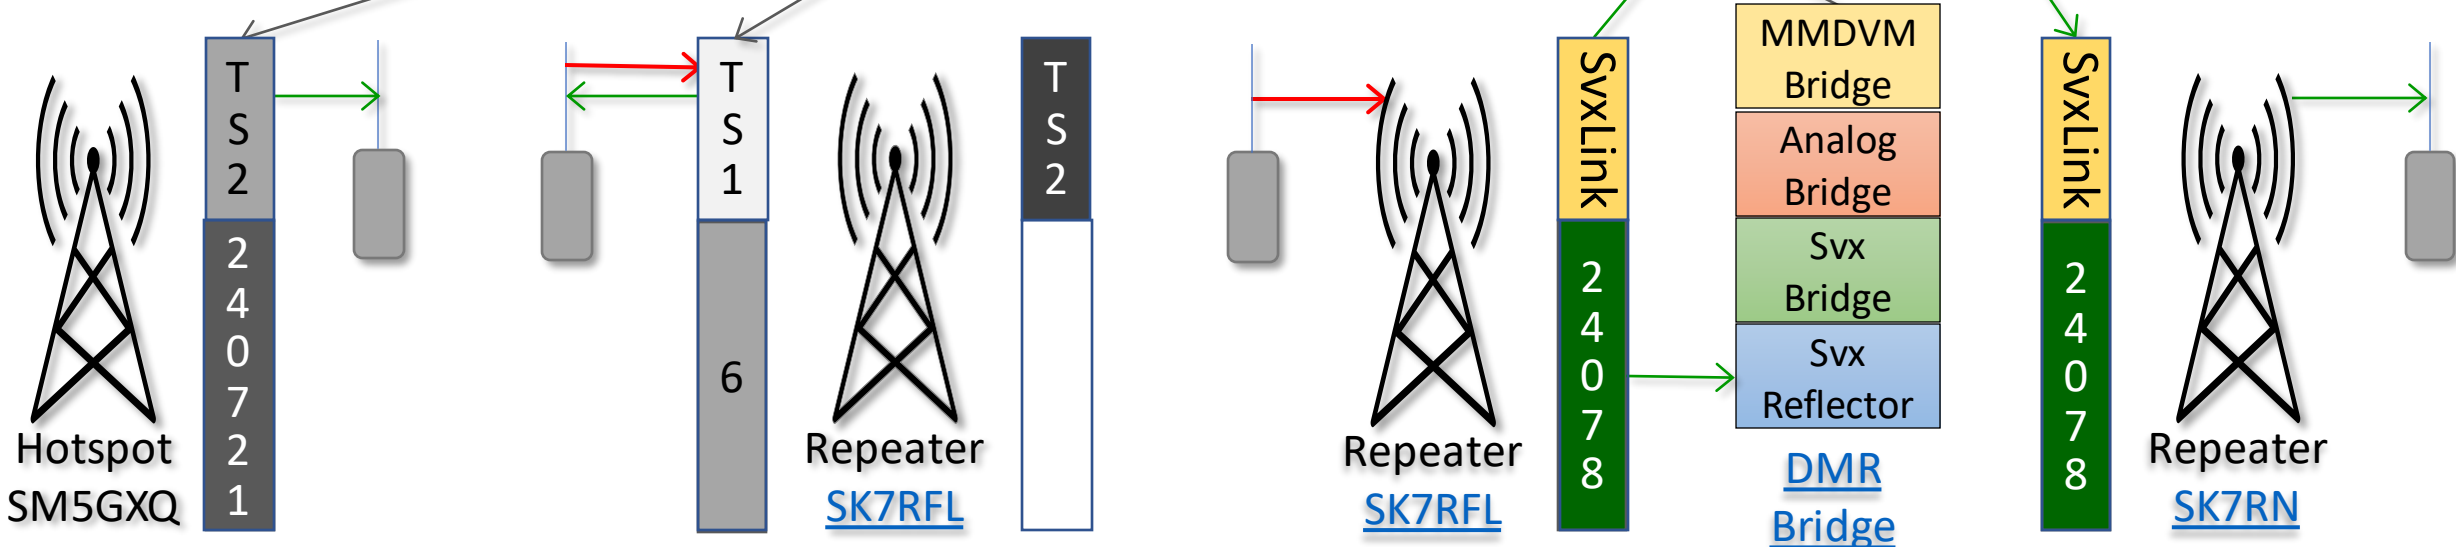

DMR Bridge @SK7RFL

- SvxLink Talk group 24078 is used to bridge SK7RFL and SK7RN repeaters together.
- Now, the DMR bridge is activated, to bridge the traffic to DMR talk group 240721.
- DMR nodes monitoring 24071 can now hear local FM traffic from Öland.
- The bridge may also be activated from DMR, just by transmitting on talk group 240721.
- From SK7RFL DMR Repeater, the bridge may be activated from talk group 6.

Brandmeister Master 2402

2	2	2	2	2	2	2	2
4	4	4	4	4	4	4	4
0	0	0	0	0	0	0	0
5	7	4	2	2	7	7	1
		0	4	4	1	2	7

SvxReflector

2	2	2	2	2	2	Q	Q
4	4	4	4	4	4	S	S
0	0	0	0	0	0	Y	Y
2	3	5	7	8	0	1	2

Talk Group
24078

Talk Group
240721

Talk Group
6